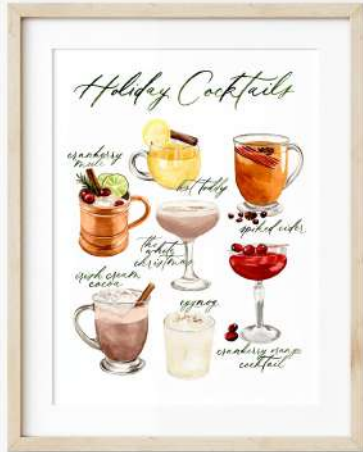

---

BEST  
SELLER

Pine Cone Grid

A2 Card, 5x7, 8x10, or 11x14 Print

---

BEST  
SELLER

Acorn Grid

A2 Card, 5x7, 8x10, or 11x14 Print

---

THE HOLIDAYS  
Line Sheet

**Holiday Cocktails**

A2 Card, 5x7, 8x10, or 11x14 Print

---

**Cranberry Mule**

A2 Card, 5x7, 8x10, or 11x14 Print

---